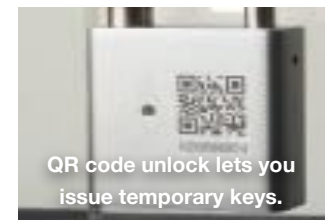

Cloud Lock is available as padlocks, door, and cabinet locks. Ready to use without renovation or modification.