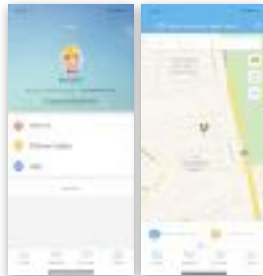

Keep track of keys, locks, and history on the Web/App.

All data is kept in the cloud, so you can access it anytime & anywhere. You can create different user profiles, issue & revoke keys, generate reports, and integrate with other systems such as CCTV, and more.